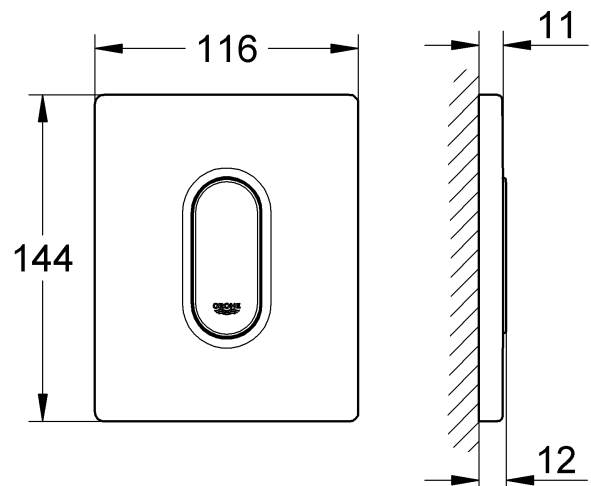

Bitte diese Anleitung an den Benutzer der Armatur weitergeben!
Please pass these instructions on to the end user of the fitting!
S.v.p remettre cette instruction à l'utilisateur de la robinetterie!