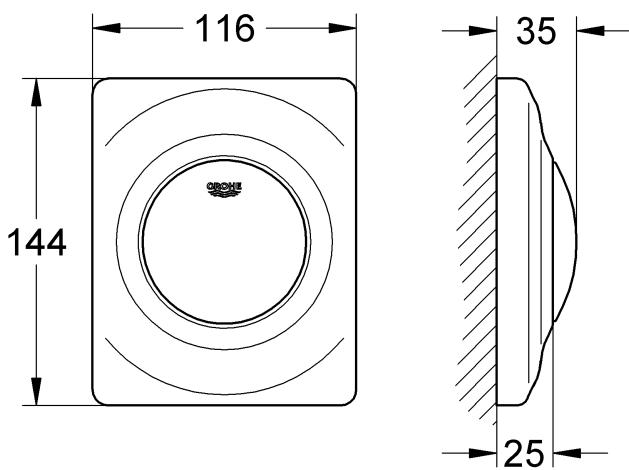

38 808

38 857