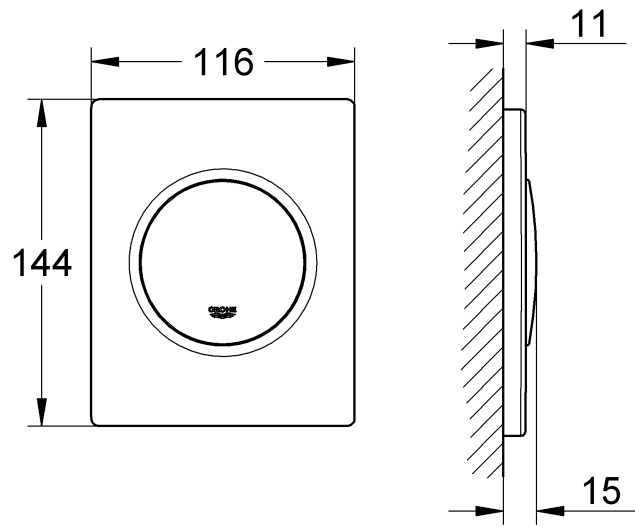

38 784

38 804

38 808

38 857

Bitte diese Anleitung an den Benutzer der Armatur weitergeben!
Please pass these instructions on to the end user of the fitting!
S.v.p remettre cette instruction à l'utilisateur de la robinetterie!