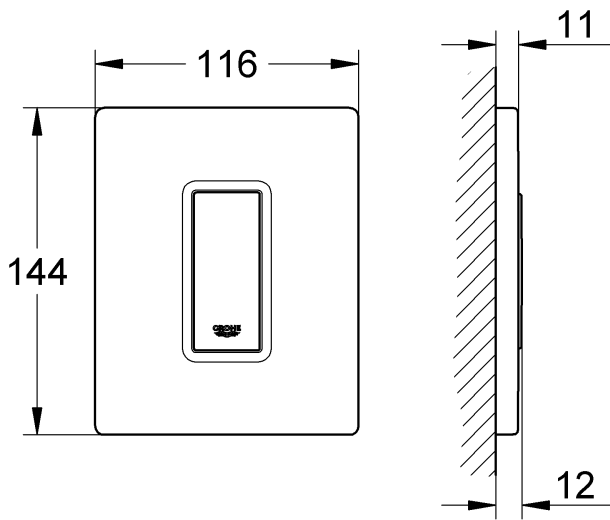

38 784

38 804

38 808

38 857

Design & Quality Engineering GROHE Germany

96.710.131/ÄM 216494/02.10

GROHE
ENJOY WATER®

38 784